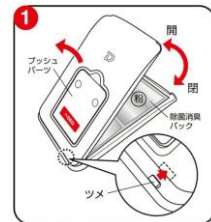

Refill

- Refill for D307.

D308

Dr. DEO UNDER SEAT TYPE LARGE REFILL

- Product Size(mm)/3 × 120 × 150
- Carton Quantity/40
- Volume(ml)/20

Lasts up to
90 days

Steam type

- Anti-bacterial and deodorant functions.
- Invisible micro deodorizing steam.