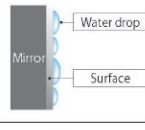

C113

For approx.
50 Side view mirrors

XCLEAR HYDROPHILIC MIRROR COATING

- Product Size(mm) / 170 × 40 × 40
- Carton Quantity / 40
- Volume(ml) / 120

Features

BEFORE

Hard to see through lens

AFTER

Turn water drops to water film to give drivers clear view.

Just spray this product!

For side & rear window

- Form a hydrophilic film to ensure visibility of the rear or side windows.
- Effect lasts 6 months.