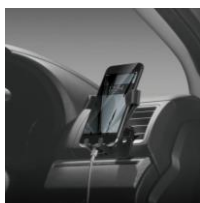

SMARTPHONE HOLDER

■ Just put your Smartphone on this holder and arms fold automatically. Attached to AC vent.

SA24

□ Product Size(mm) / 90 × 105 × 127
□ Carton Quantity / 20