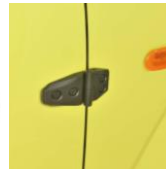

POWER SUPPLY FOR JIMNY

■ Expand to two socket + two USB (two parts capacity is up to 3A).
*Total capacity is 7A.

NZ587

□ Product Size(mm) / 60 × 187 × 95
□ Carton Quantity / 20

DRESS UP PARTS OUTER HINGE

■ Exterior accessory that can be attached to door or bonnet hood etc. Two pcs as set.